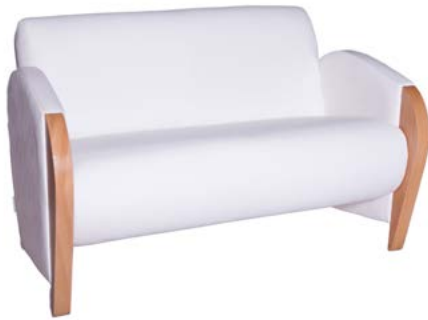

**PRAGA
2 SEATS
WHITE**

Height: 38/71 cm
Width: 112 cm
Depth: 69 cm
Seat/Back:
White leatherette
Legs:
Varnished wood
Ref: 400207