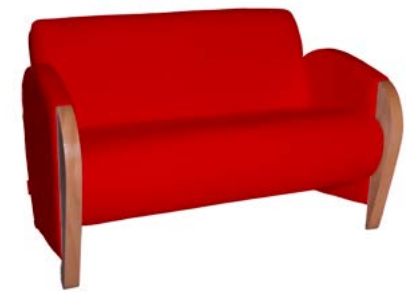

**PRAGA 2
SEATS
RED**

Height: 38/71 cm
Width: 112 cm
Depth: 69 cm
Seat/Back:
Red leatherette
Legs:
Varnished wood
Ref: 400302